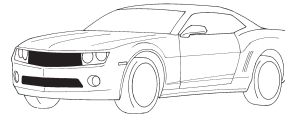

fits **CHEVROLET CAMARO COUPE / CONVERTIBLE 2016-2021** *Continued...*

N	CHCM89K6	Tail Lamp Assembly lh (16-18) without RS package	84136778
C	CHCM89K7	Tail Lamp Assembly rh (16-18) with RS package	23416448
C	CHCM89K8	Tail Lamp Assembly lh (16-18) with RS package	84136772
	CHCM89LC	Tail Lamp Combination Assembly rh (19-21) Smoked, with 1LE Performance Pkg	84529733
	CHCM89LD	Tail Lamp Combination Assembly lh (19-21) Smoked, with 1LE Performance Pkg	84529732

fits **CHEVROLET CAMARO COUPE / CONVERTIBLE 2010-2015**