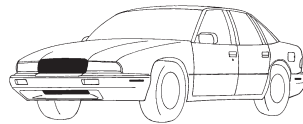

fits BUICK CASCADA 2016-2019

BUCA23AA	Bumper Cover, front (16-19) without parking assist	39040612
BUCA23AB	Bumper Cover, front (16-19) with parking assist	39040613
BUCA24AD	Bumper Cover, rear (16-19) with parking assist & object detection, with camera	39040682
CHCR55AC	Radiator (16-19)(same as Cruz)	13393984
BULC57BA	Condenser (16-19)(same as Lacrosse)	23305638
BUCA59A1	Headlamp Combination Assembly rh (16-19) Composite style	39059579
BUCA59A2	Headlamp Combination Assembly lh (16-19) Composite style	39059578
BUCA89A1	Tail Lamp Combination Assembly, on body rh (16-19) 999.99	13483119
BUCA89A2	Tail Lamp Combination Assembly, on body lh (16-19) 999.99	13483118